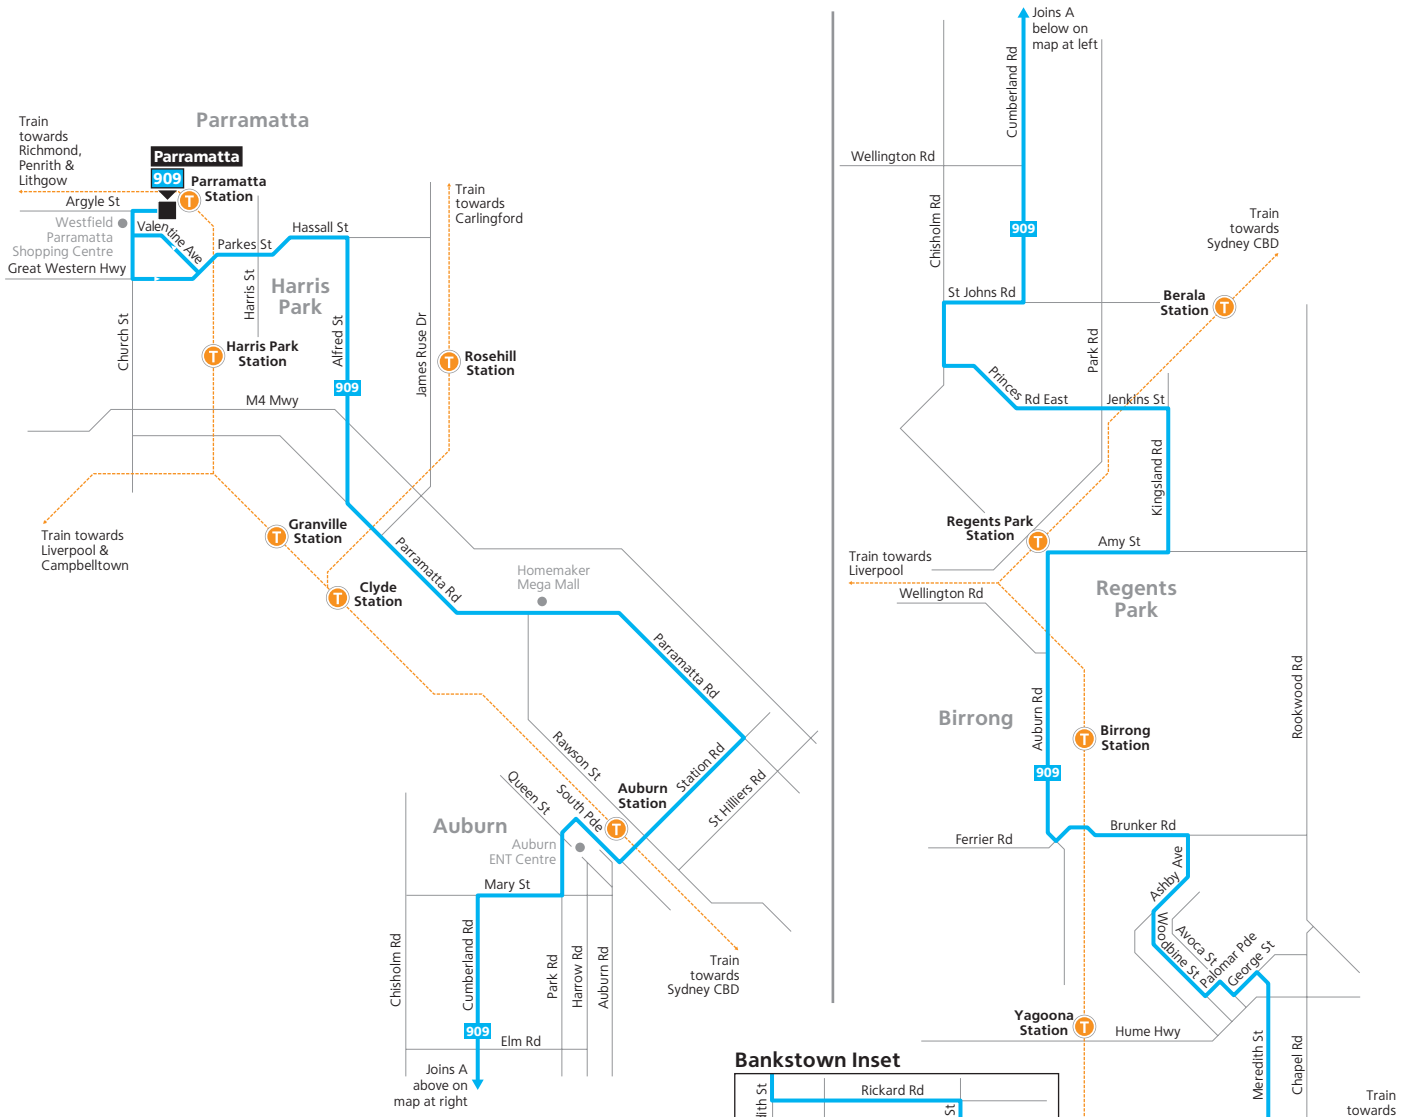

Route 909

Legend

- Bus route
- 909 Bus route number
- T Train line/station
- Bus route start/finish
- T Train line/station

Diagrammatic Map
Not to Scale