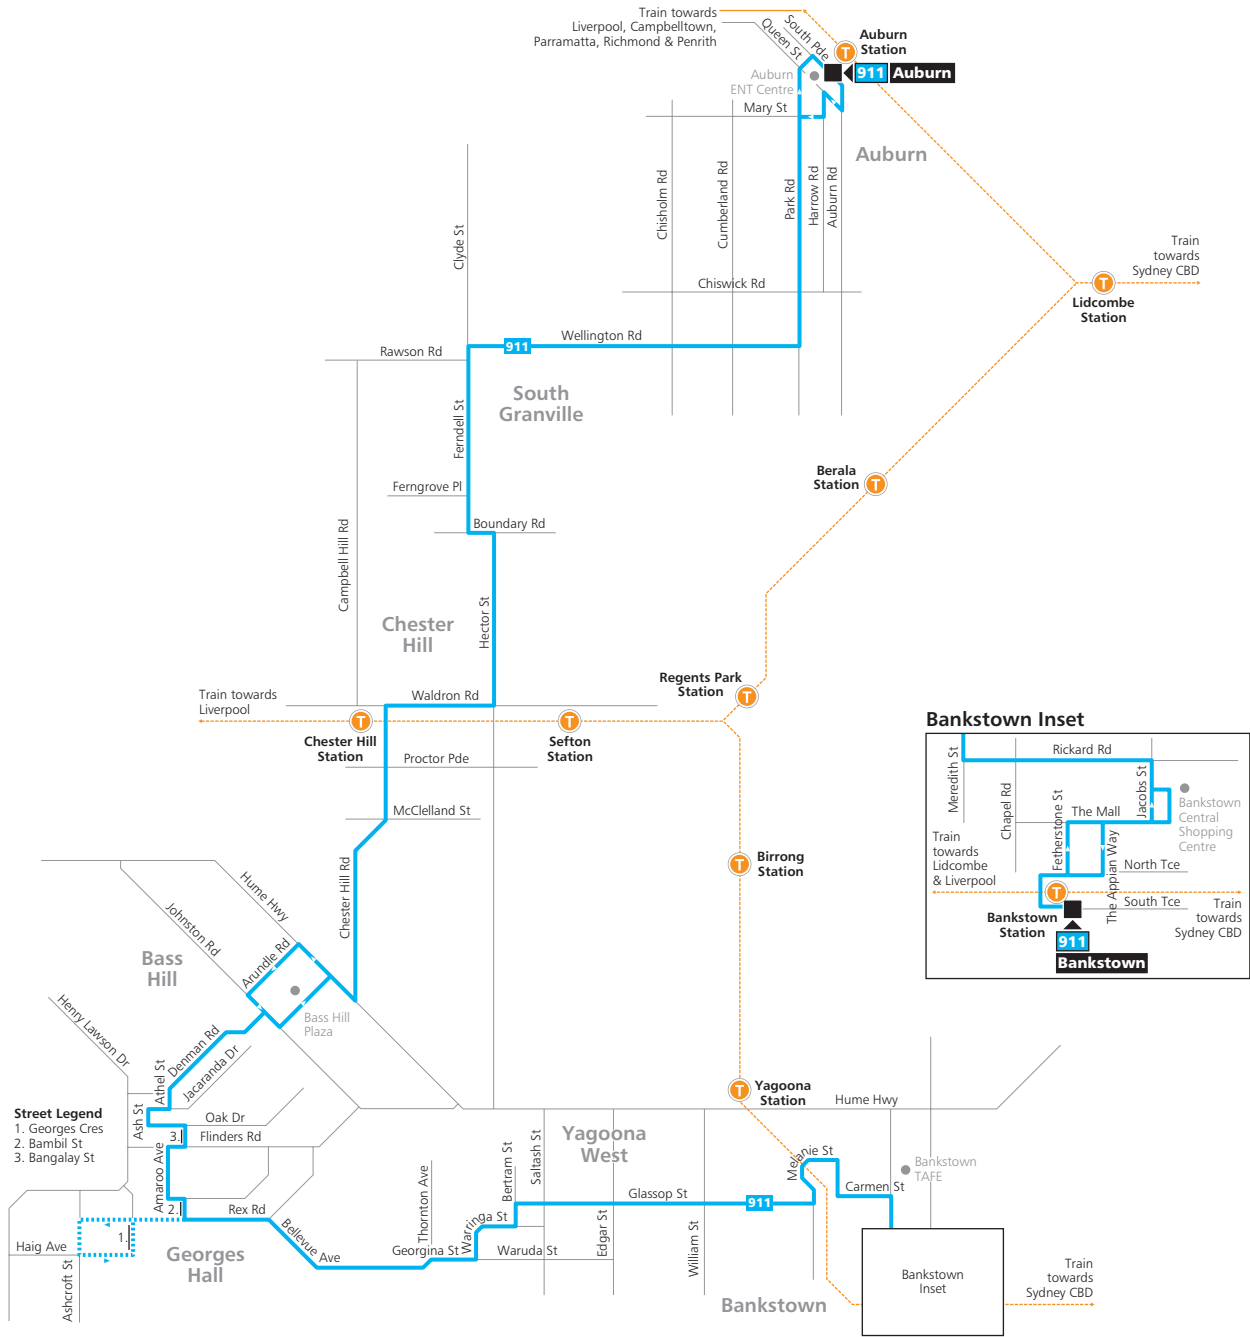

Route 911

- Street Legend**
1. Georges Cres
 2. Bambil St
 3. Bangalay St

- Legend**
- Bus route
 - 911 Bus route number
 - Train line/station
 - ... Limited service
 - Bus route start/finish

Diagrammatic Map
North
Not to Scale