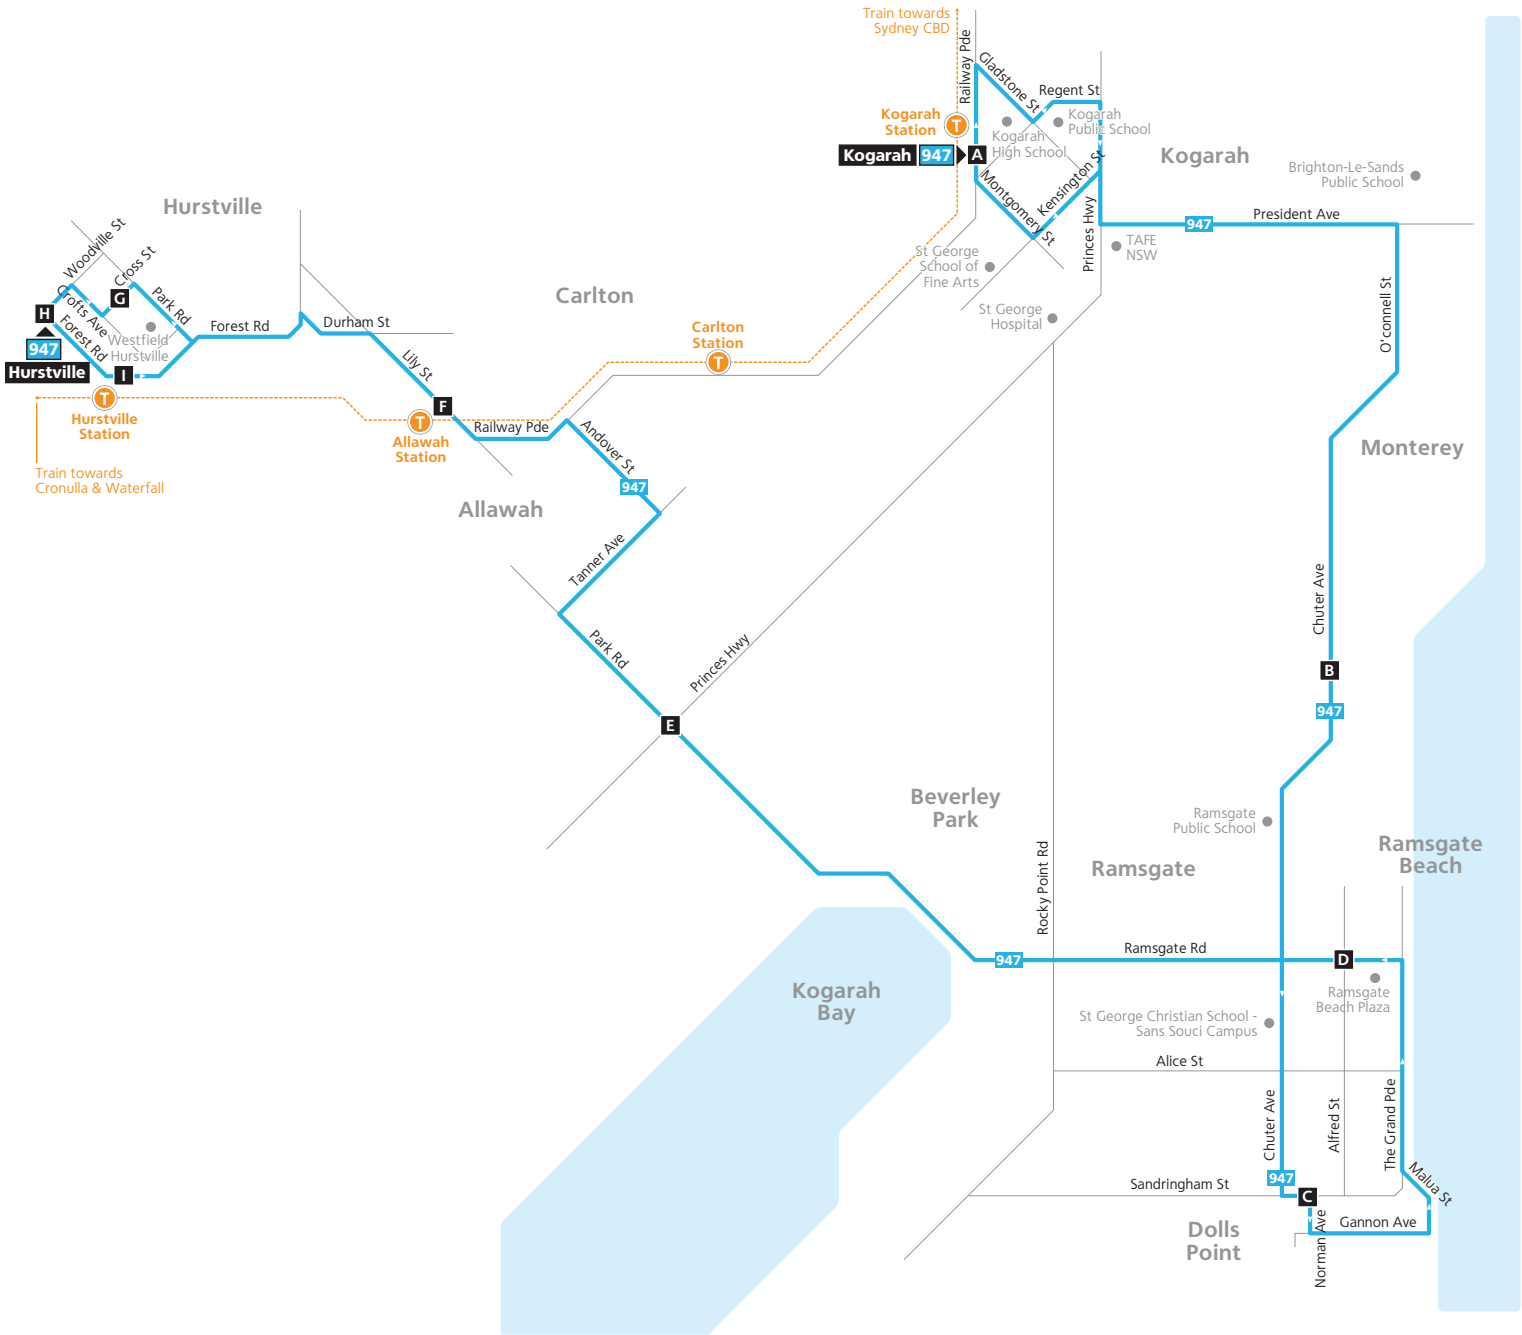

# Route 947

## Legend

- Bus route
- 947 Bus route number
- T Train line/station
- A Timing point

Diagrammatic Map  
Not to Scale