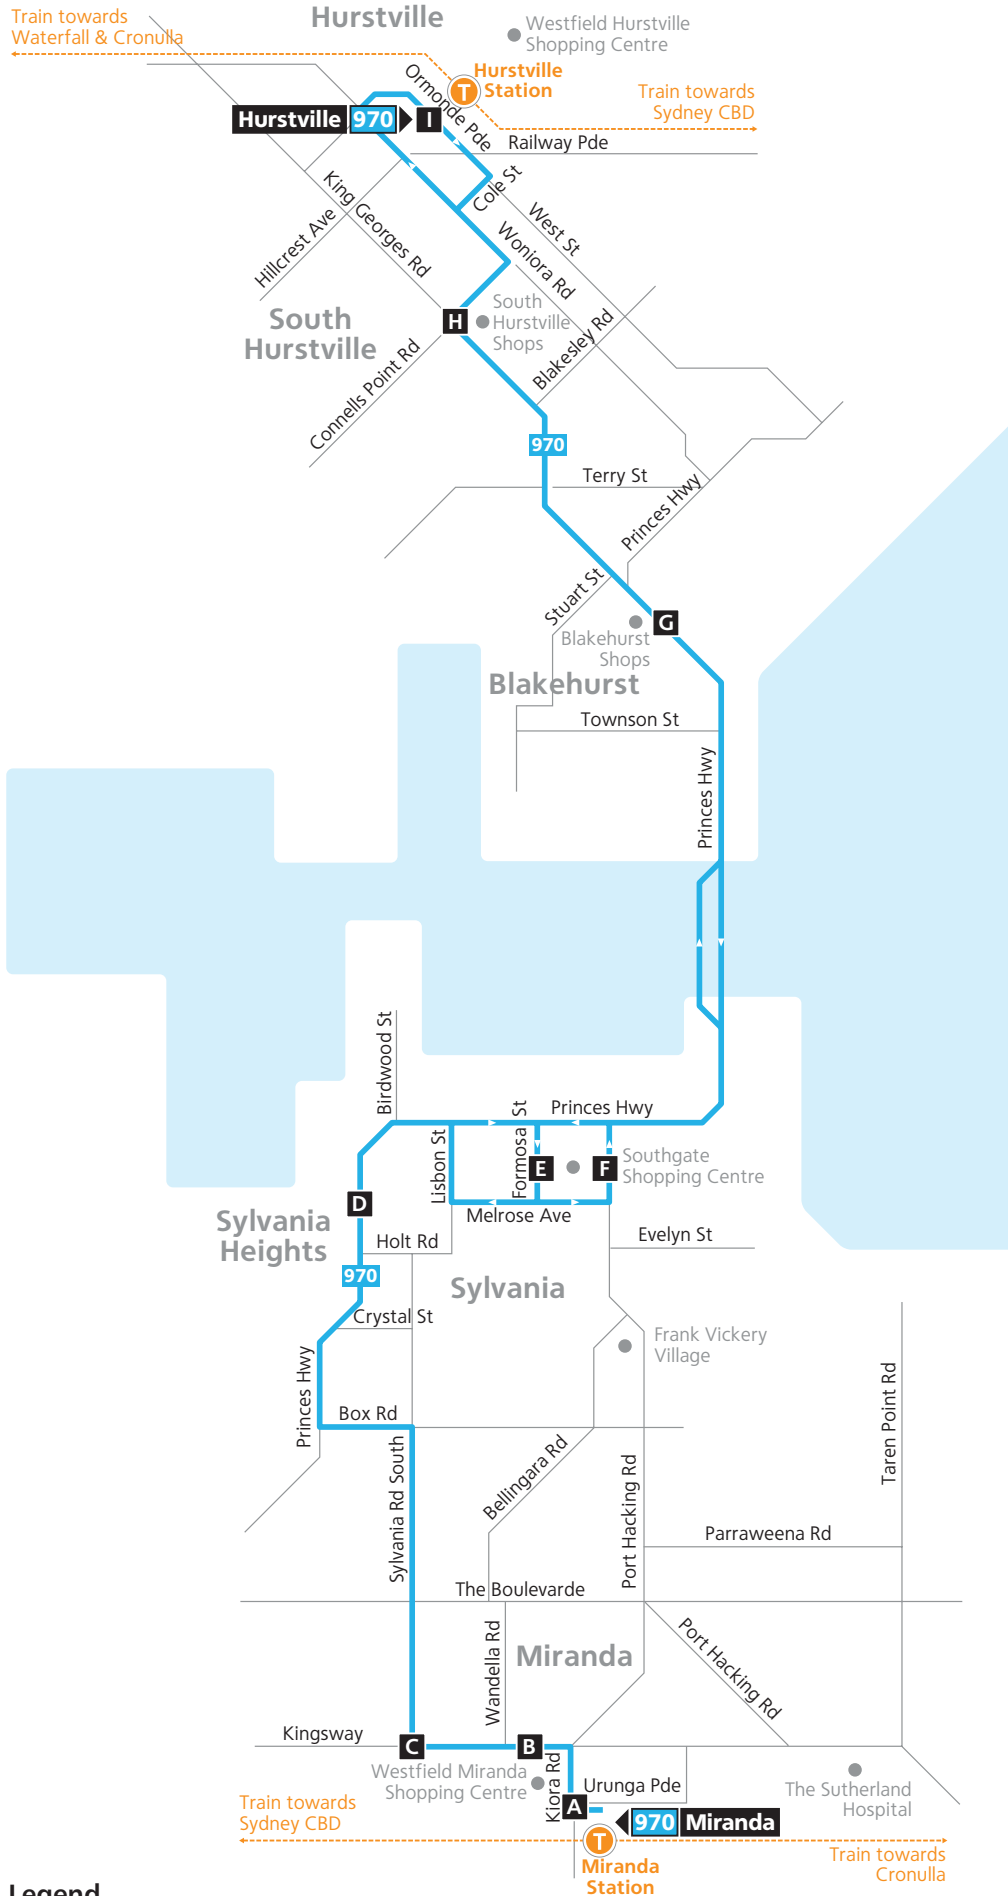

Routes 970

Legend

- Bus route
- 970 Bus route number
- A Timing point
- T Train line/station

Diagrammatic Map
Not to Scale