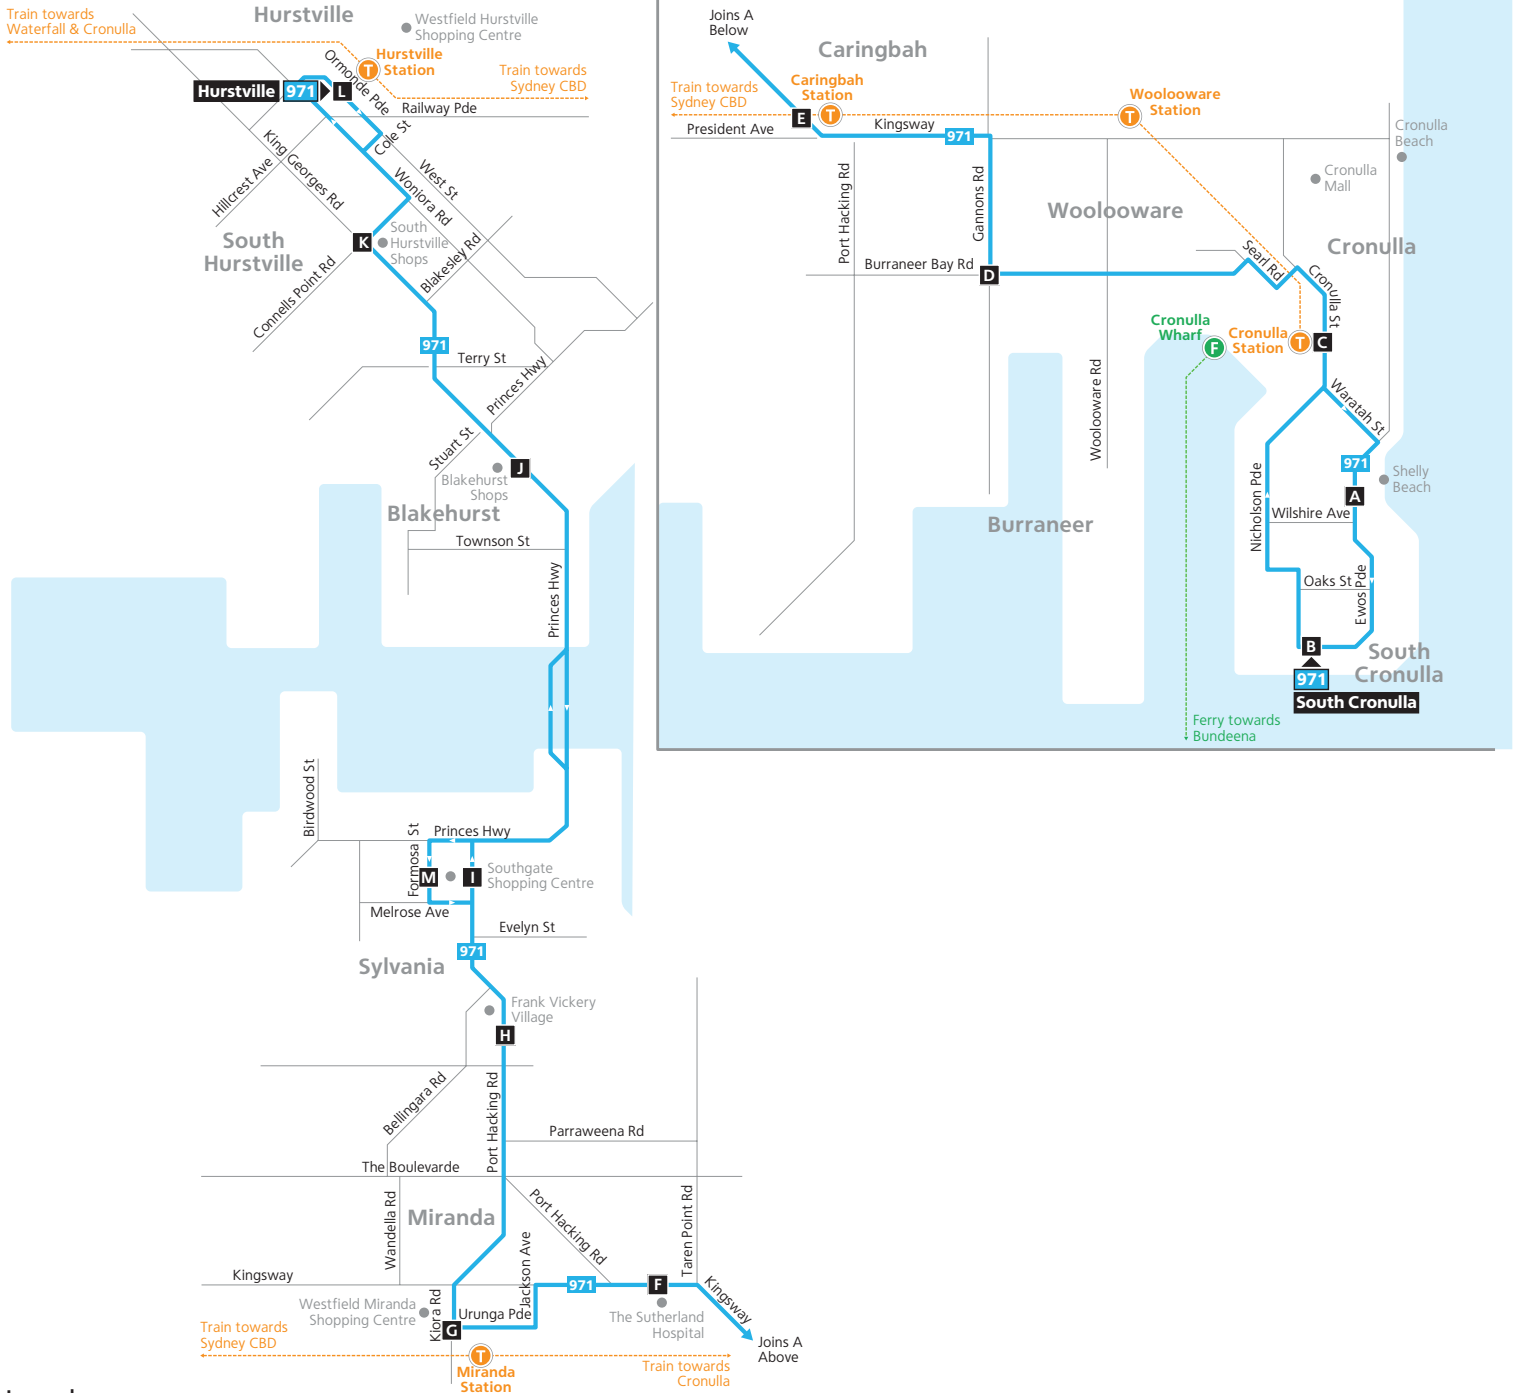

# Route 971

**B**

- Legend**
- Bus route
  - 971 Bus route number
  - A** Timing point
  - T** Train line/station
  - F** Ferry route/wharf

North  
Diagrammatic Map  
Not to Scale