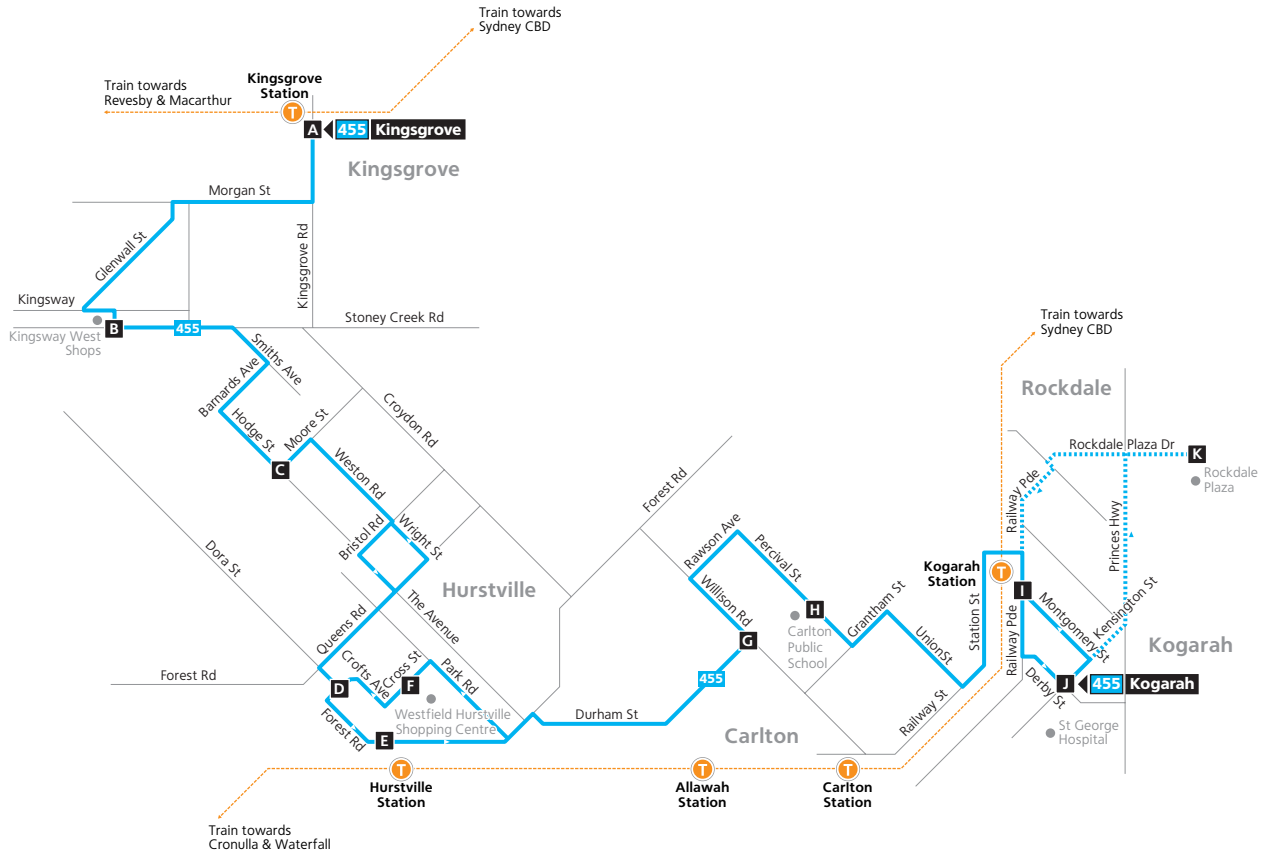

Route 455

Legend

- Bus route
- 455 Bus route number
- T Train line/station
- A Timing point
- ⋯ Limited service