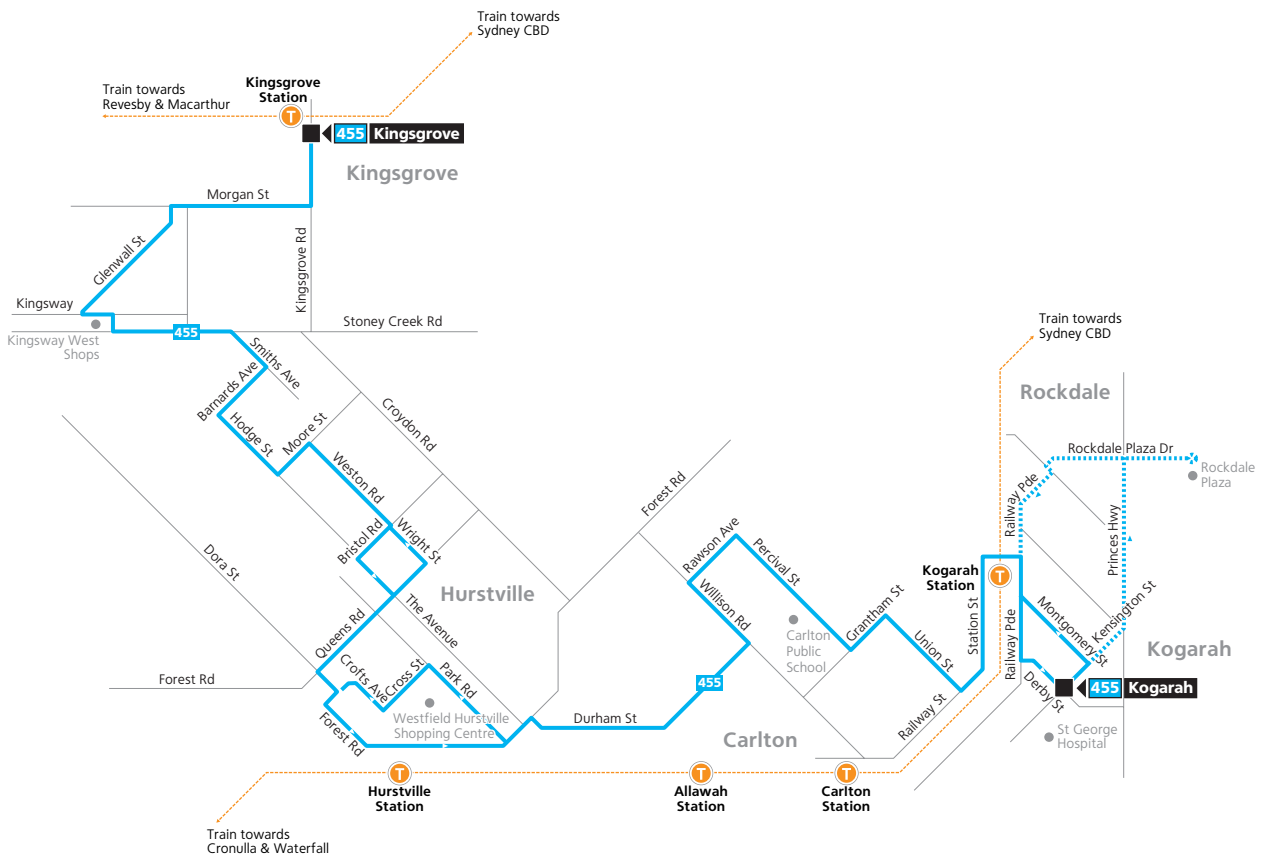

# Route 455

## Legend

- Bus route
- 455 Bus route number
- Train line/station
- Bus route start/finish
- ⋯ Limited service

Diagrammatic Map  
Not to Scale