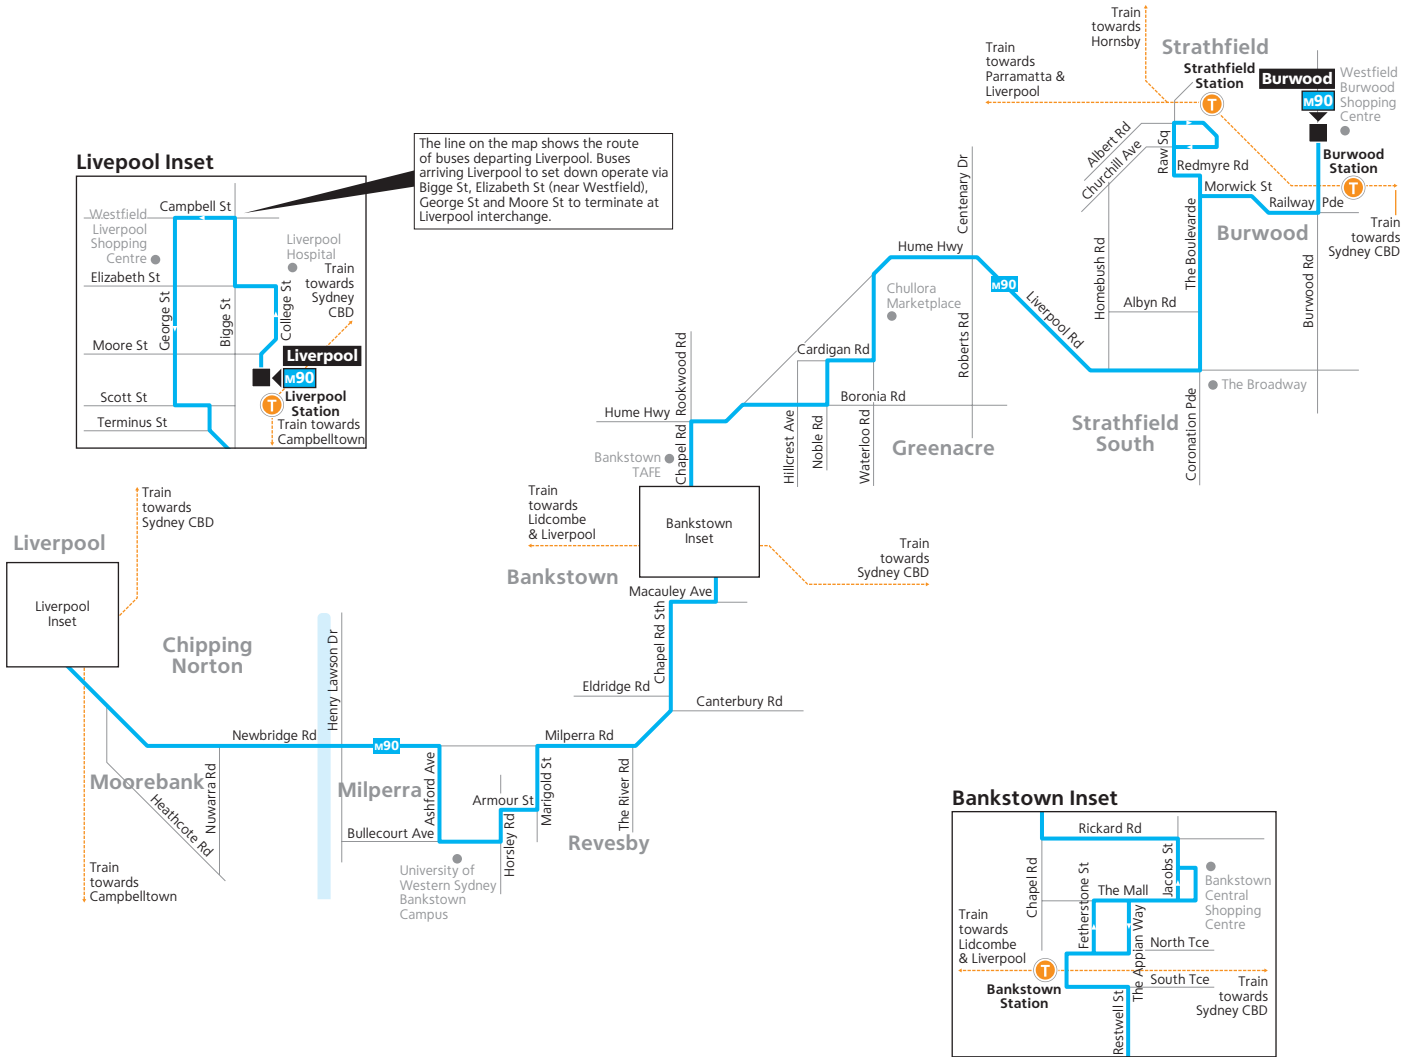

Route M90

Liverpool Inset

Legend

- Bus route
- M90 Bus route number
- Bus route start/finish
- T Train line/station

Diagrammatic Map
Not to Scale