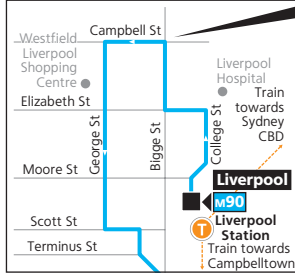

Liverpool Inset

Legend

- Bus route
- M90 Bus route number
- Bus route start/finish
- T Train line/station

Diagrammatic Map
Not to Scale