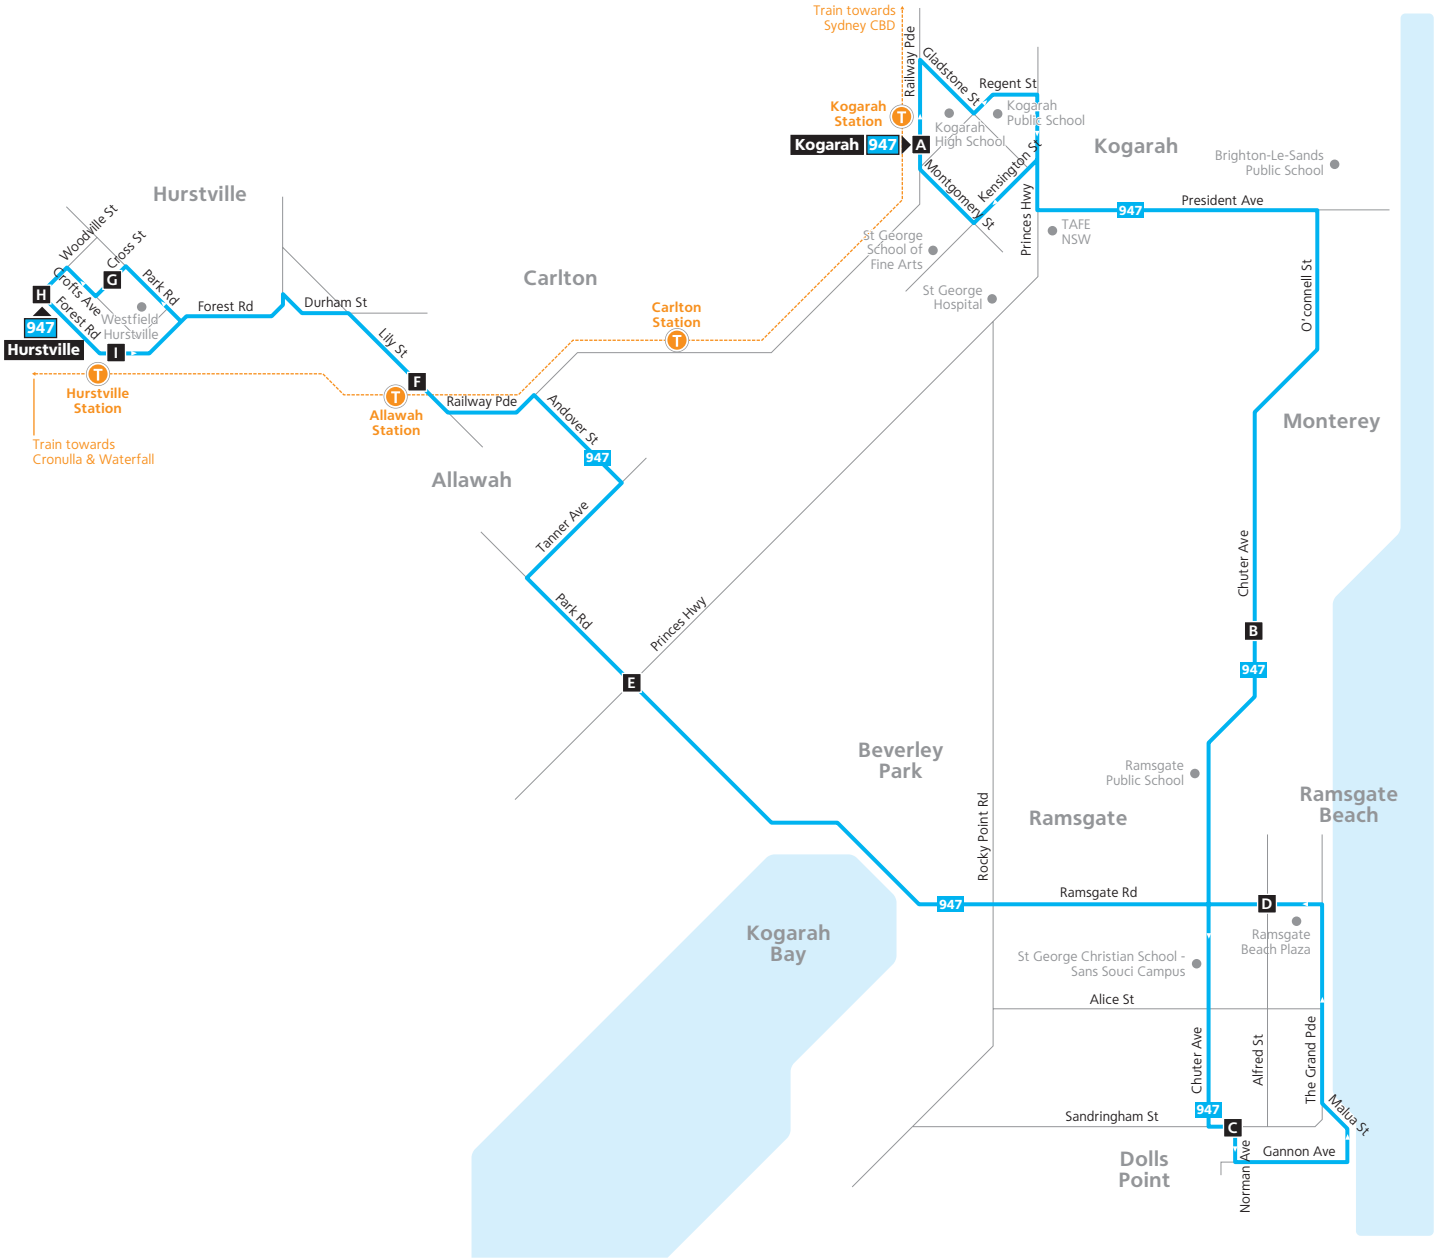

Route 947

Legend

- Bus route
- 947 Bus route number
- **A** Timing point
- Train line/station