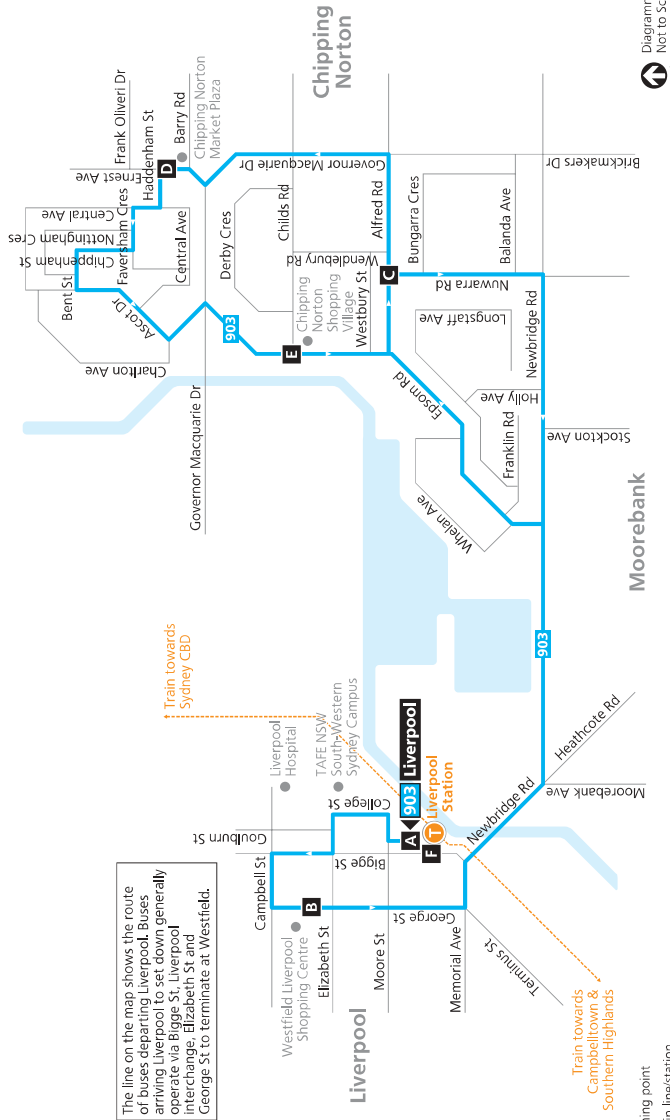

Route 903

The line on the map shows the route of buses departing Liverpool. Buses arriving Liverpool to set down generally operate via Bigge St. Liverpool interchange, Elizabeth St and George St to terminate at Westfield.

Legend

- Bus route
- 903 Bus route number
- A Timing point
- F Train line/station

Train towards Campbelltown & Southern Highlands

Train towards Sydney CBD

Diagrammatic Map
Not to Scale