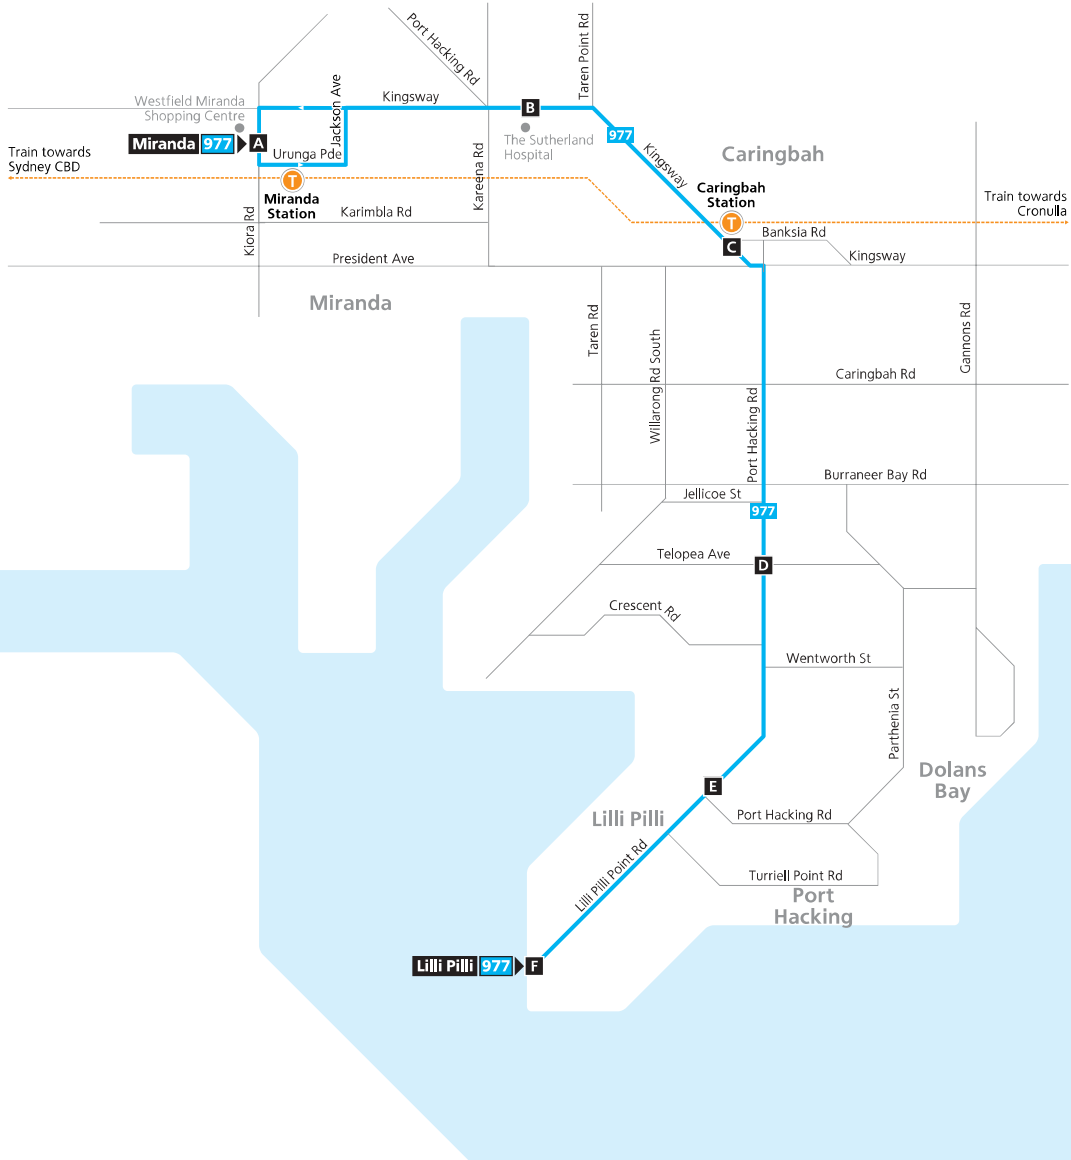

Route 977

Legend

- Bus route
- 977 Bus route number
- A** Timing point
- T** Train line/station

Diagrammatic Map
Not to Scale