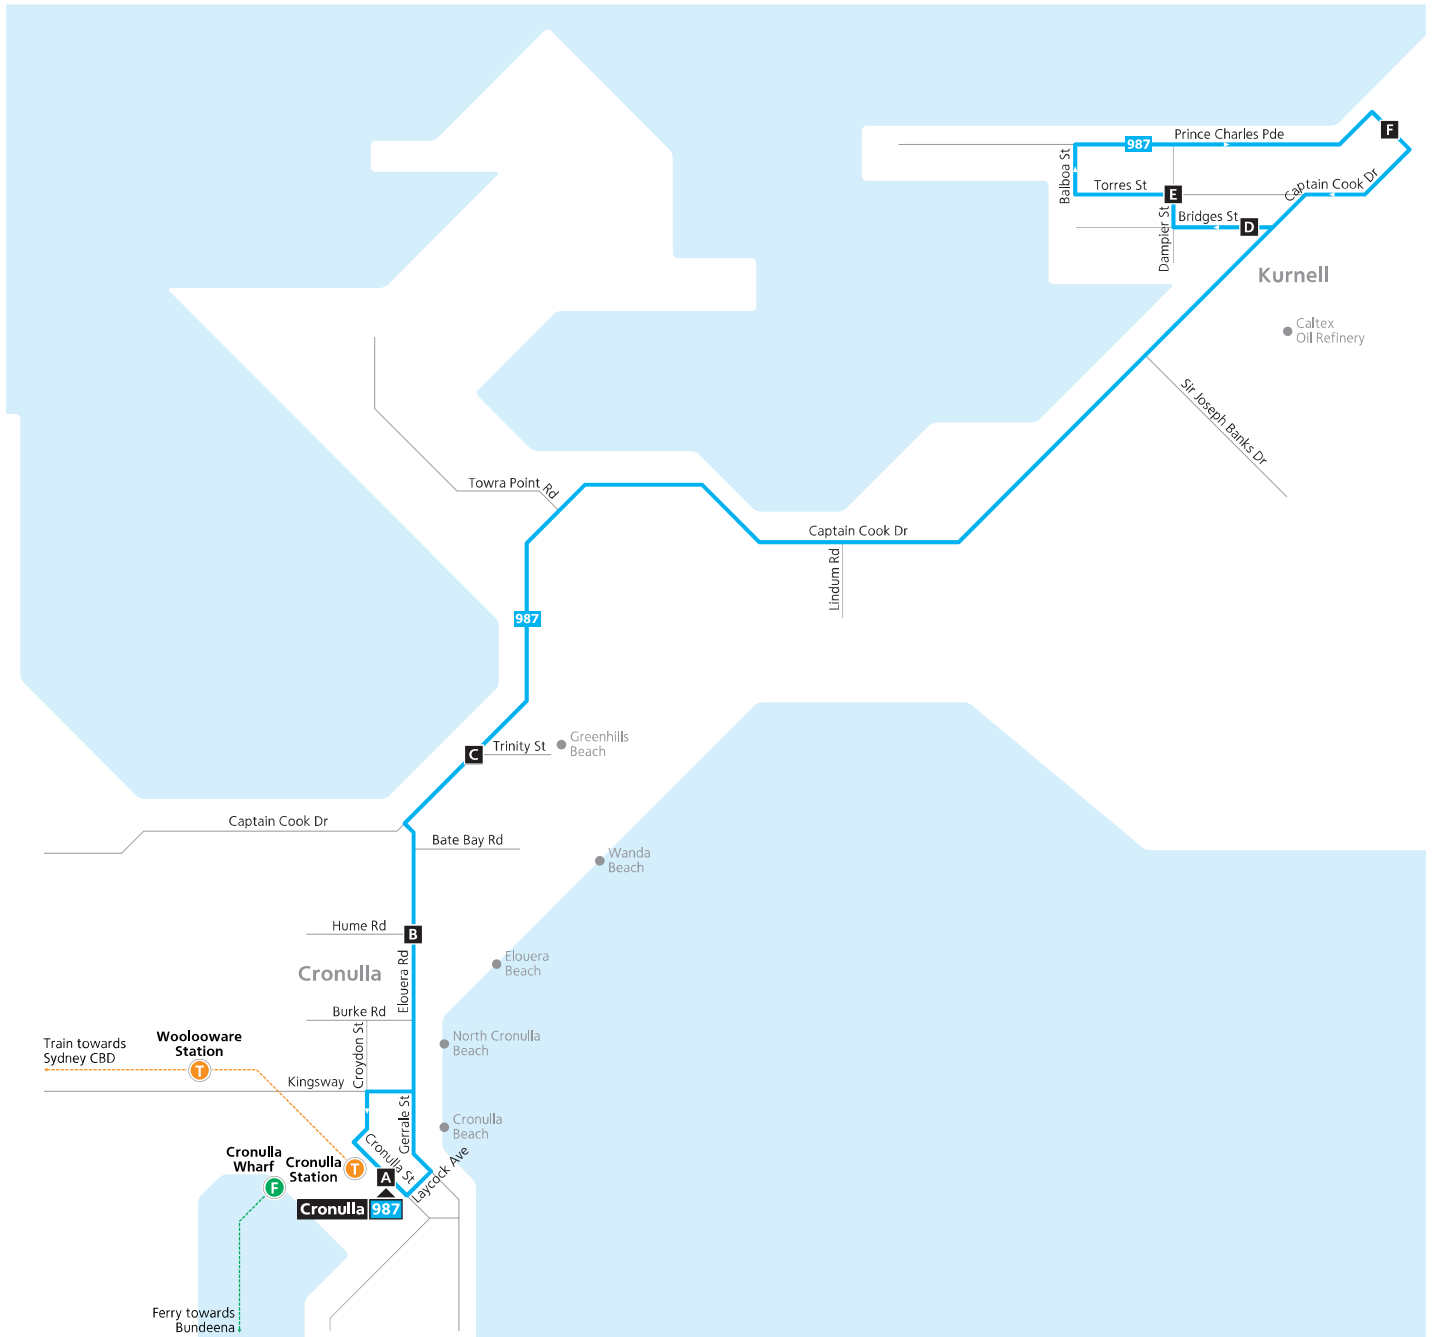

Route 987

Legend

- Bus route
- 987 Bus route number
- A** Timing point
- T** Train line/station
- F** Ferry route/wharf

Diagrammatic Map
Not to Scale