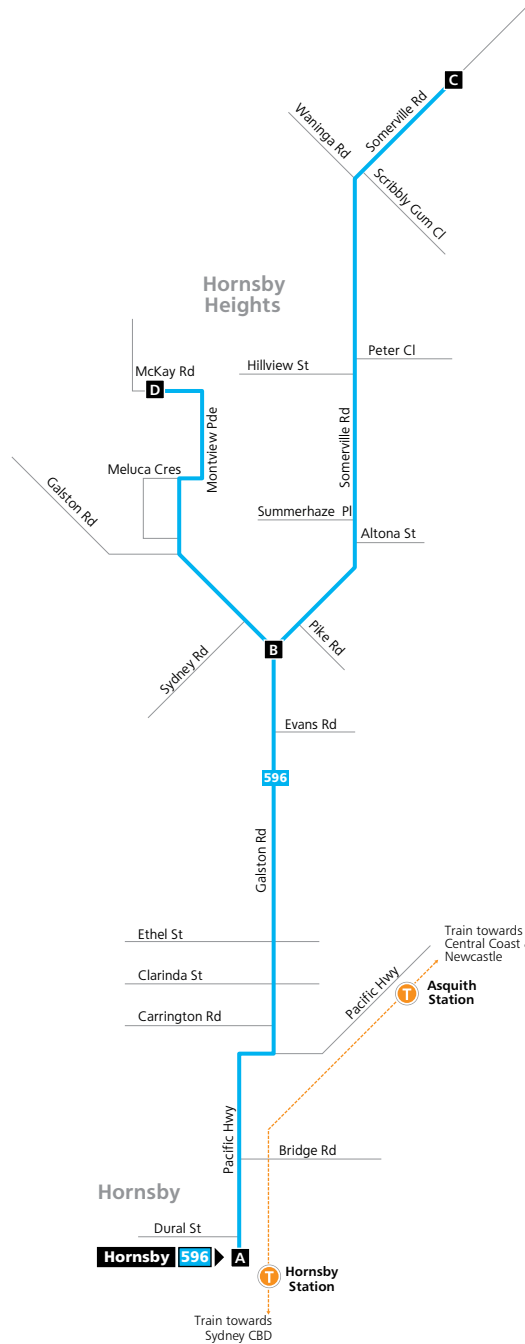

Route 596

Legend

- Bus route
- Bus route number
- Timing point
- Train line/station